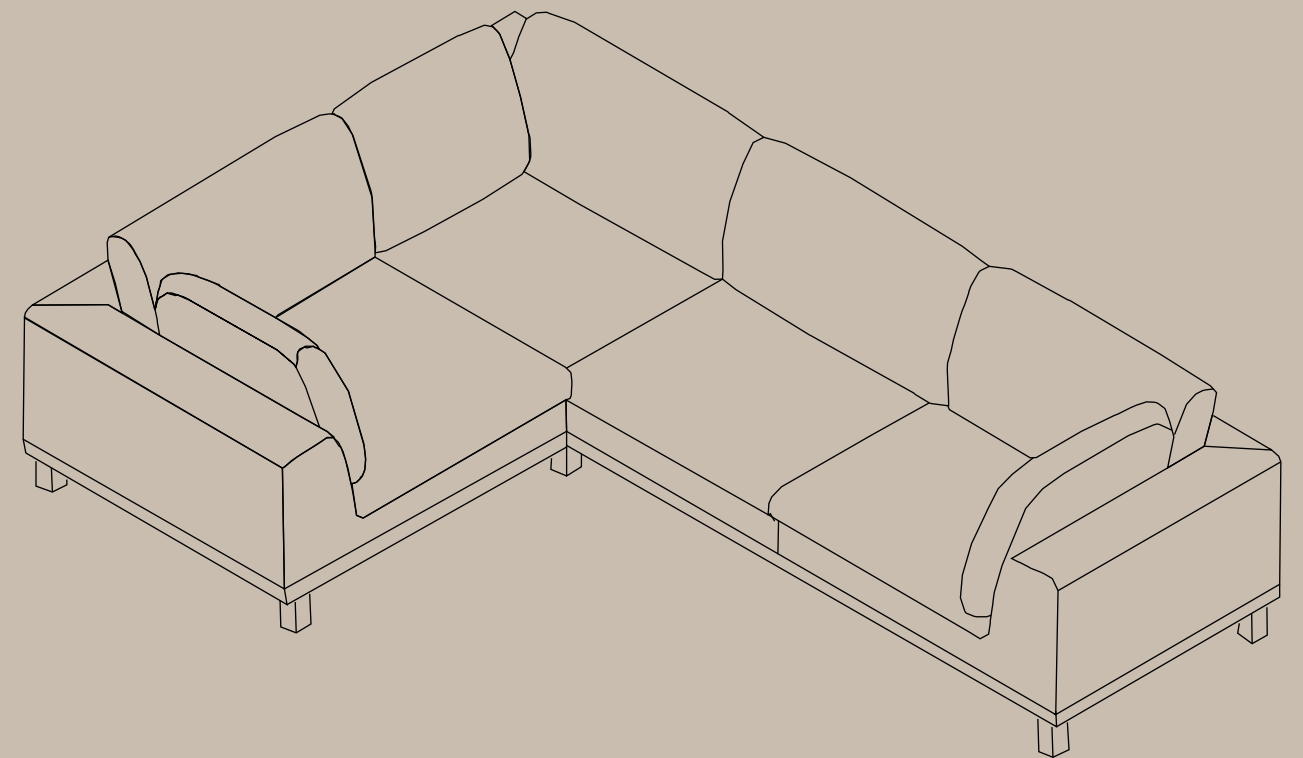

### Italian-made wooden panels.

Bold contrasts are provided by the volcanic oak of the ITALIAN front. Its unique design perfectly balances the serene stone. The 105 cm wall unit height further contributes to the unique appearance of this kitchen. The white lowboard and open shelves complement the units perfectly.

# LIVING

Modern L-shaped couch with clean lines and plush cushions. Perfect for relaxing in style.

Modern meets comfort in this spacious L-shaped sofa. Ideal for movie nights and family gatherings.

Cuddle up in comfort with this modern corner sofa!  
Soft fabric feels great on your skin. Spread out, snuggle up,  
and enjoy your own slice of living room heaven.