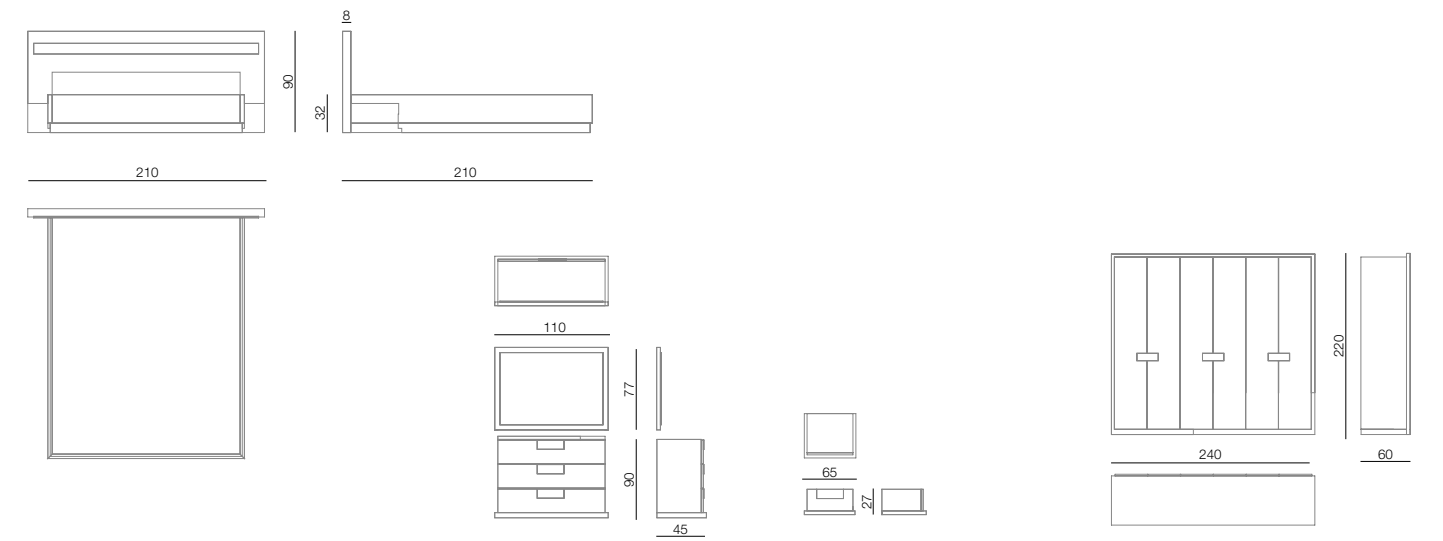

OREO

DOMINO

ENIGMA

SAFRAN