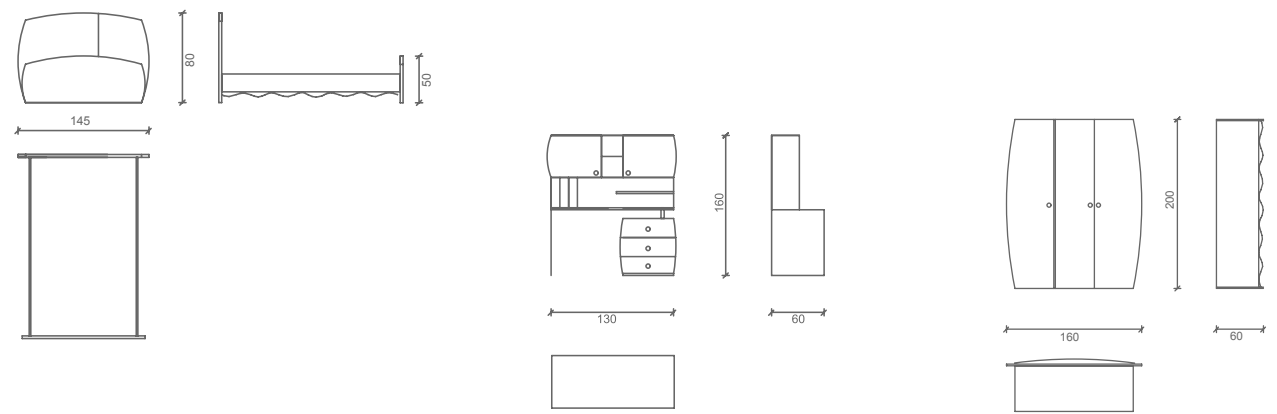

REISA

FLOWER

RIVA

VERA

LORA