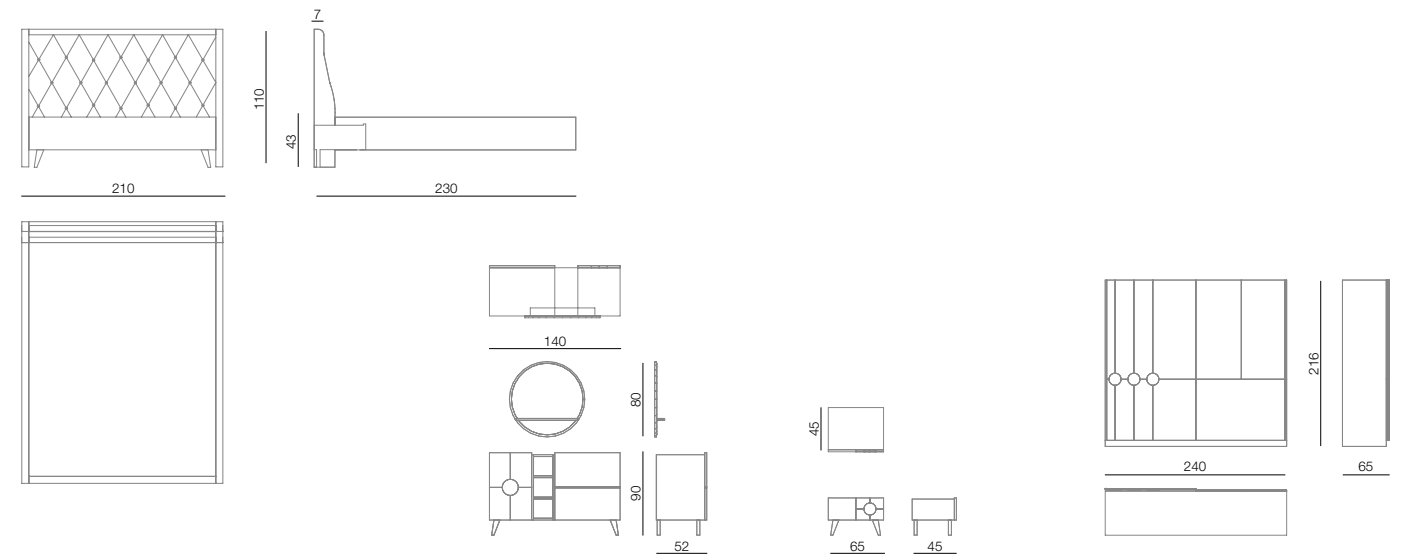

6806

REA

332

1511

COMFORT