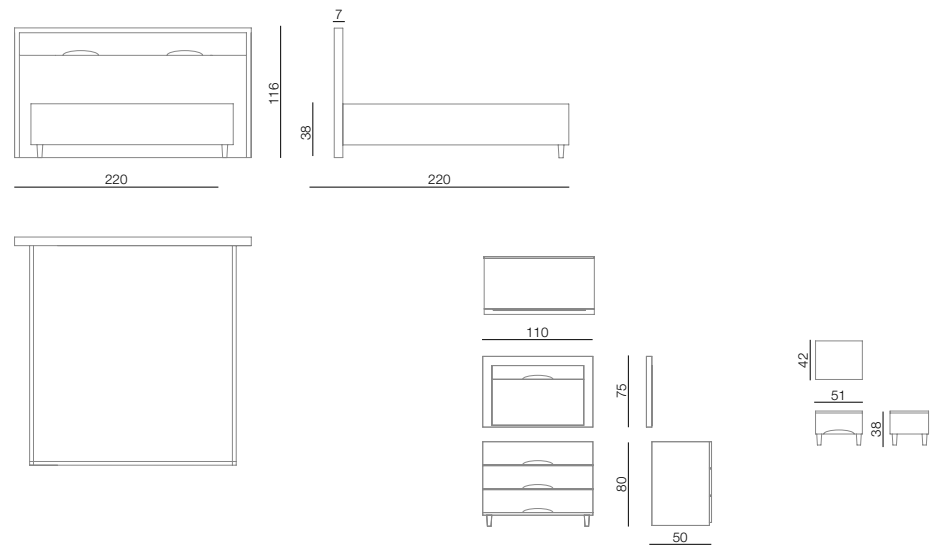

OREO

DOMINO

ENIGMA

SAFRAN