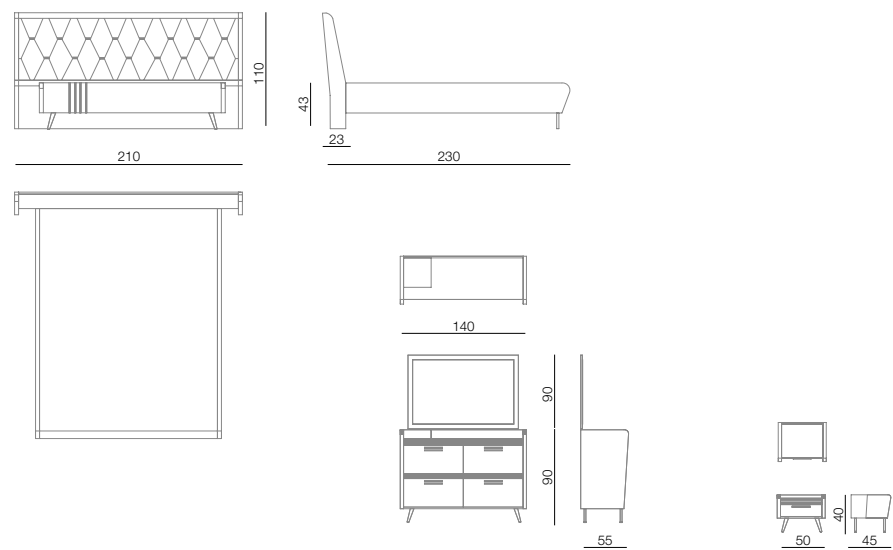

6806

REA

332

1511

COMFORT

BERLINA

SPRINT