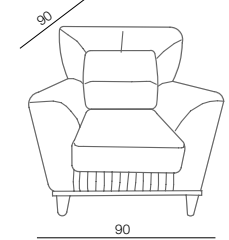

ELONA

SILVA