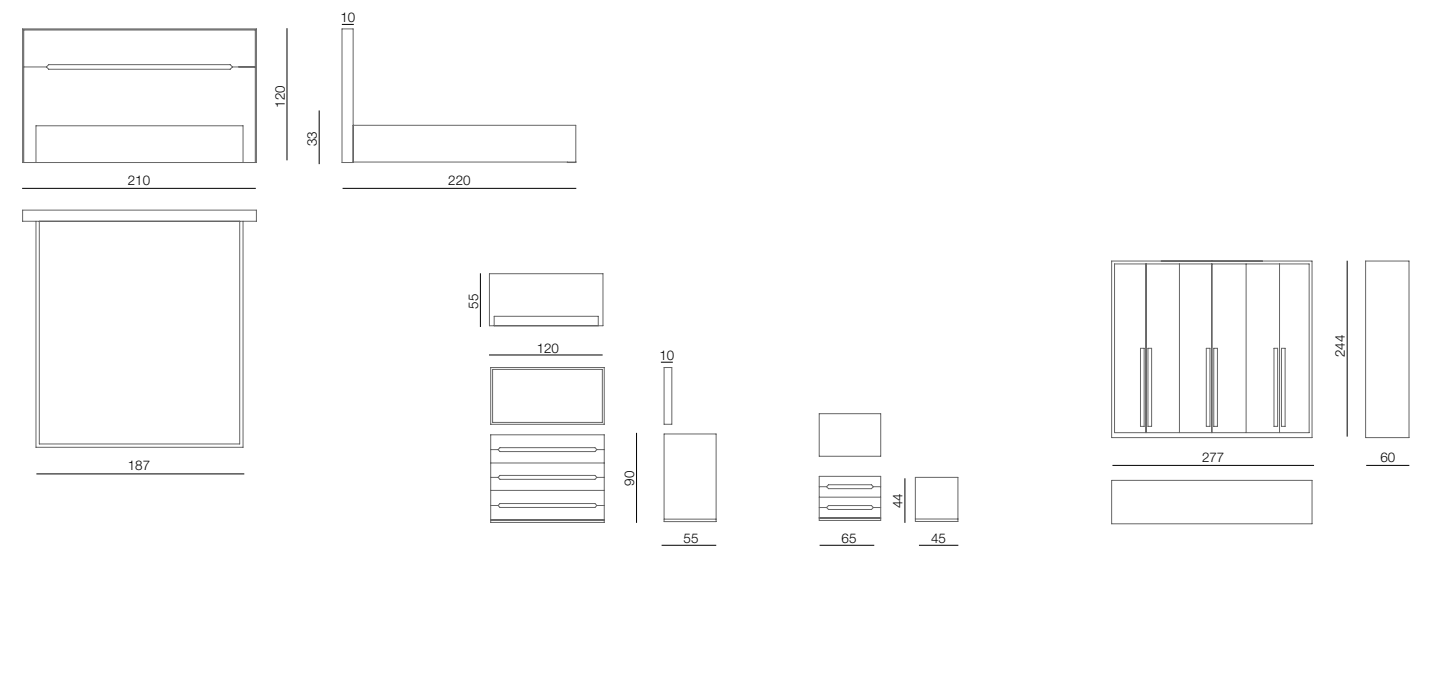

6806

REA

332

1511

COMFORT

BERLINA

SPRINT